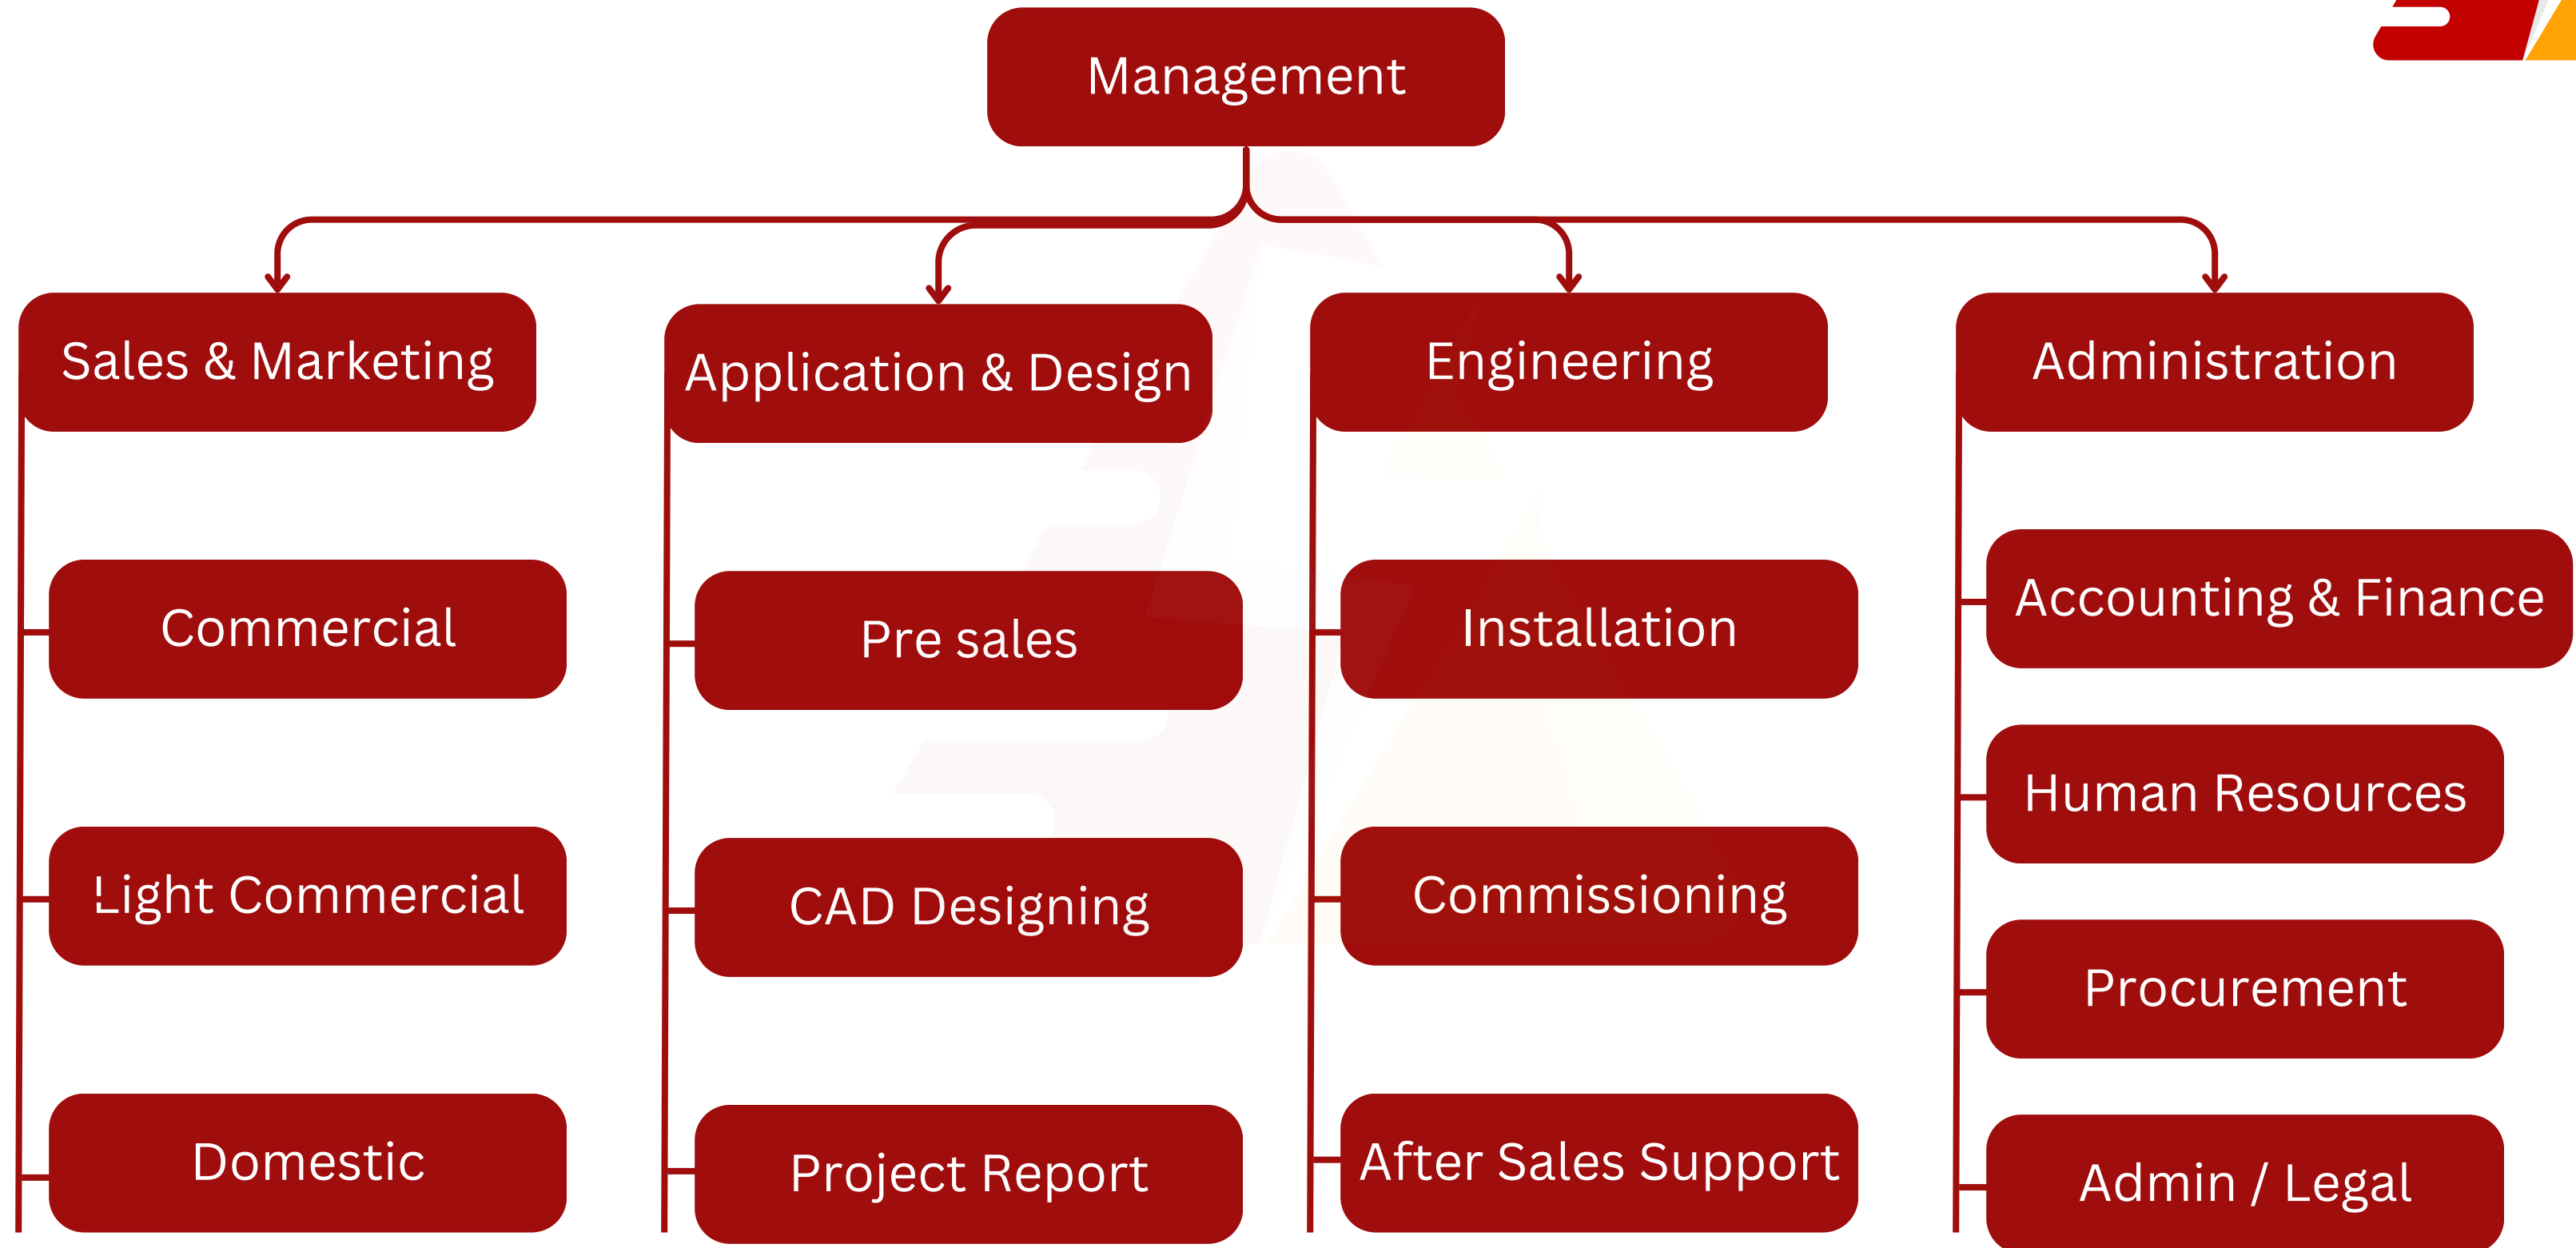

We believe in solutions not fixes

Our Office

We believe in solutions not fixes

Organogram

We believe in solutions not fixes

Our Services

In life you can plan for most situations however, there are times when the unexpected occurs when you're least expecting it. Caretric Solutions operates an efficient 24/7 service model, this means that when a unplanned electrical event take place at home, the office or larger domestic premises we're here to resolve the situation, no matter the day, time or its complexity.